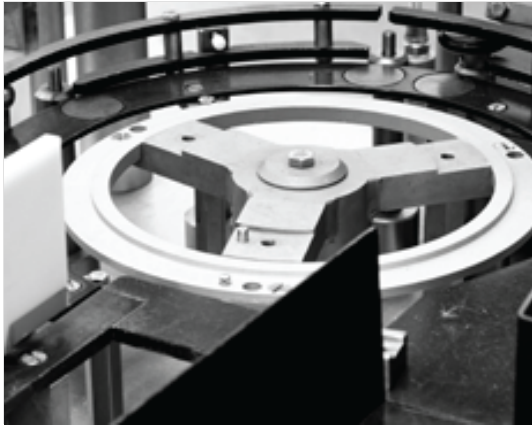

West Pharmaservices

Process and Packaging Machinery Engineers

MACHINE FOR SALE:

CAM ASB38

Automatic Bundler

CAM ASB38 automatic bundler

The CAM automatic bundler model "ASB38" is one of the simplest and most compact machines available on the market. It can solve any problem relevant to collation and bundling of cartons, bottles, trays, and various products in any arrangement.