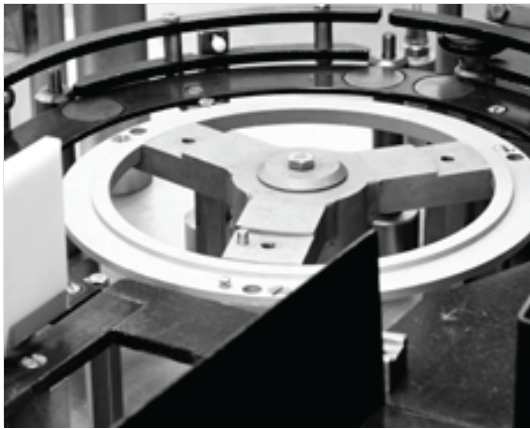

West Pharmaservices
Process and Packaging Machinery Engineers

Gundrymoor Trading Estate,
West Moors, Dorset, BH21 6QQ,
Tel: +44 (0) 1202 870890
Fax: +44 (0) 1202 870873
sales@westpharmaservices.co.uk
www.westpharmaservices.co.uk